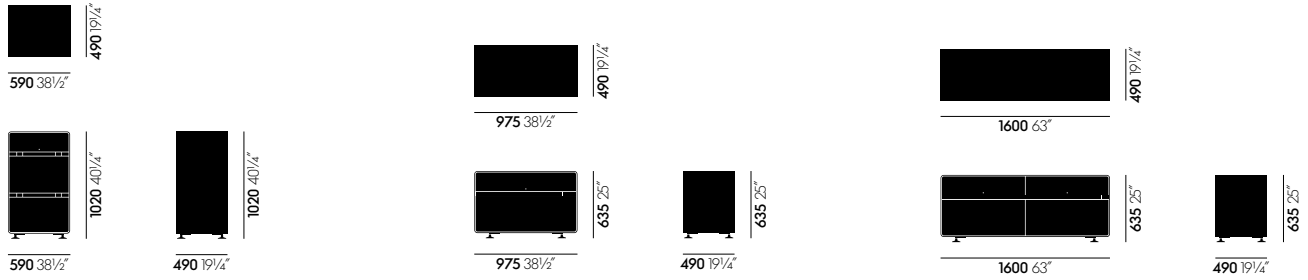

DIMENSIONES

Ad Hoc Executive Table

Executive Highboard 60

Executive Lowboard 100

Executive Lowboard 160

SUPERFICIES Y COLORES