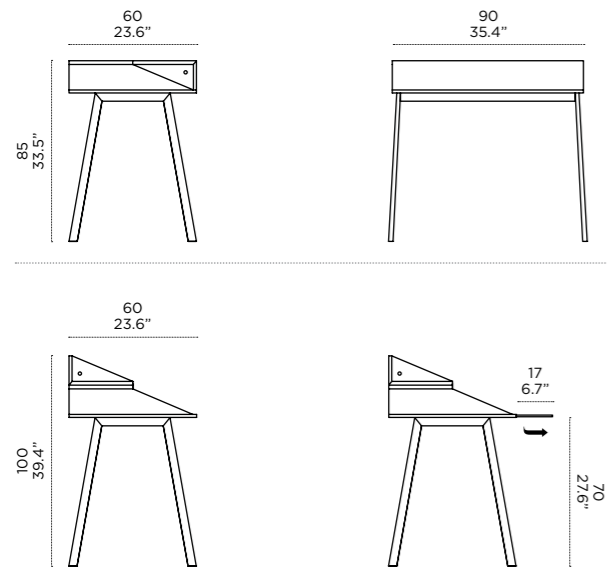

Misure e finiture / Sizes and finishes

Al suo interno lo scrittoio ha una luce LED e un foro passacavi / Inside, the writing desk comes with a LED light and a cable hole

Download high resolution photographs of this product from www.photos.horm.it